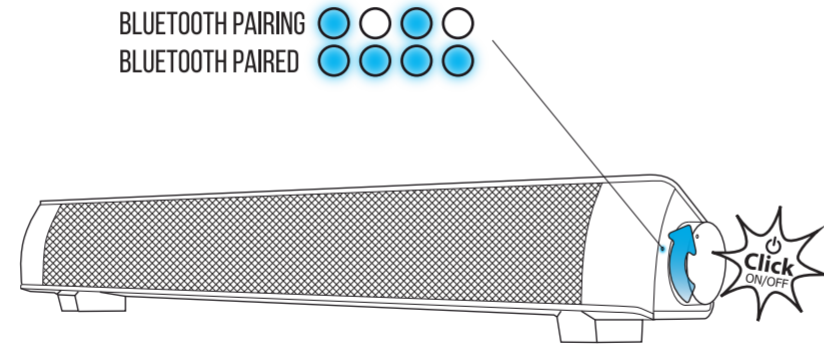

1. Charge Speaker

* not included

2. Wireless Setup 1/2

3. Wireless Setup 2/2

Wireless Troubleshoot

* not included

4. Wireless Playback

* not included